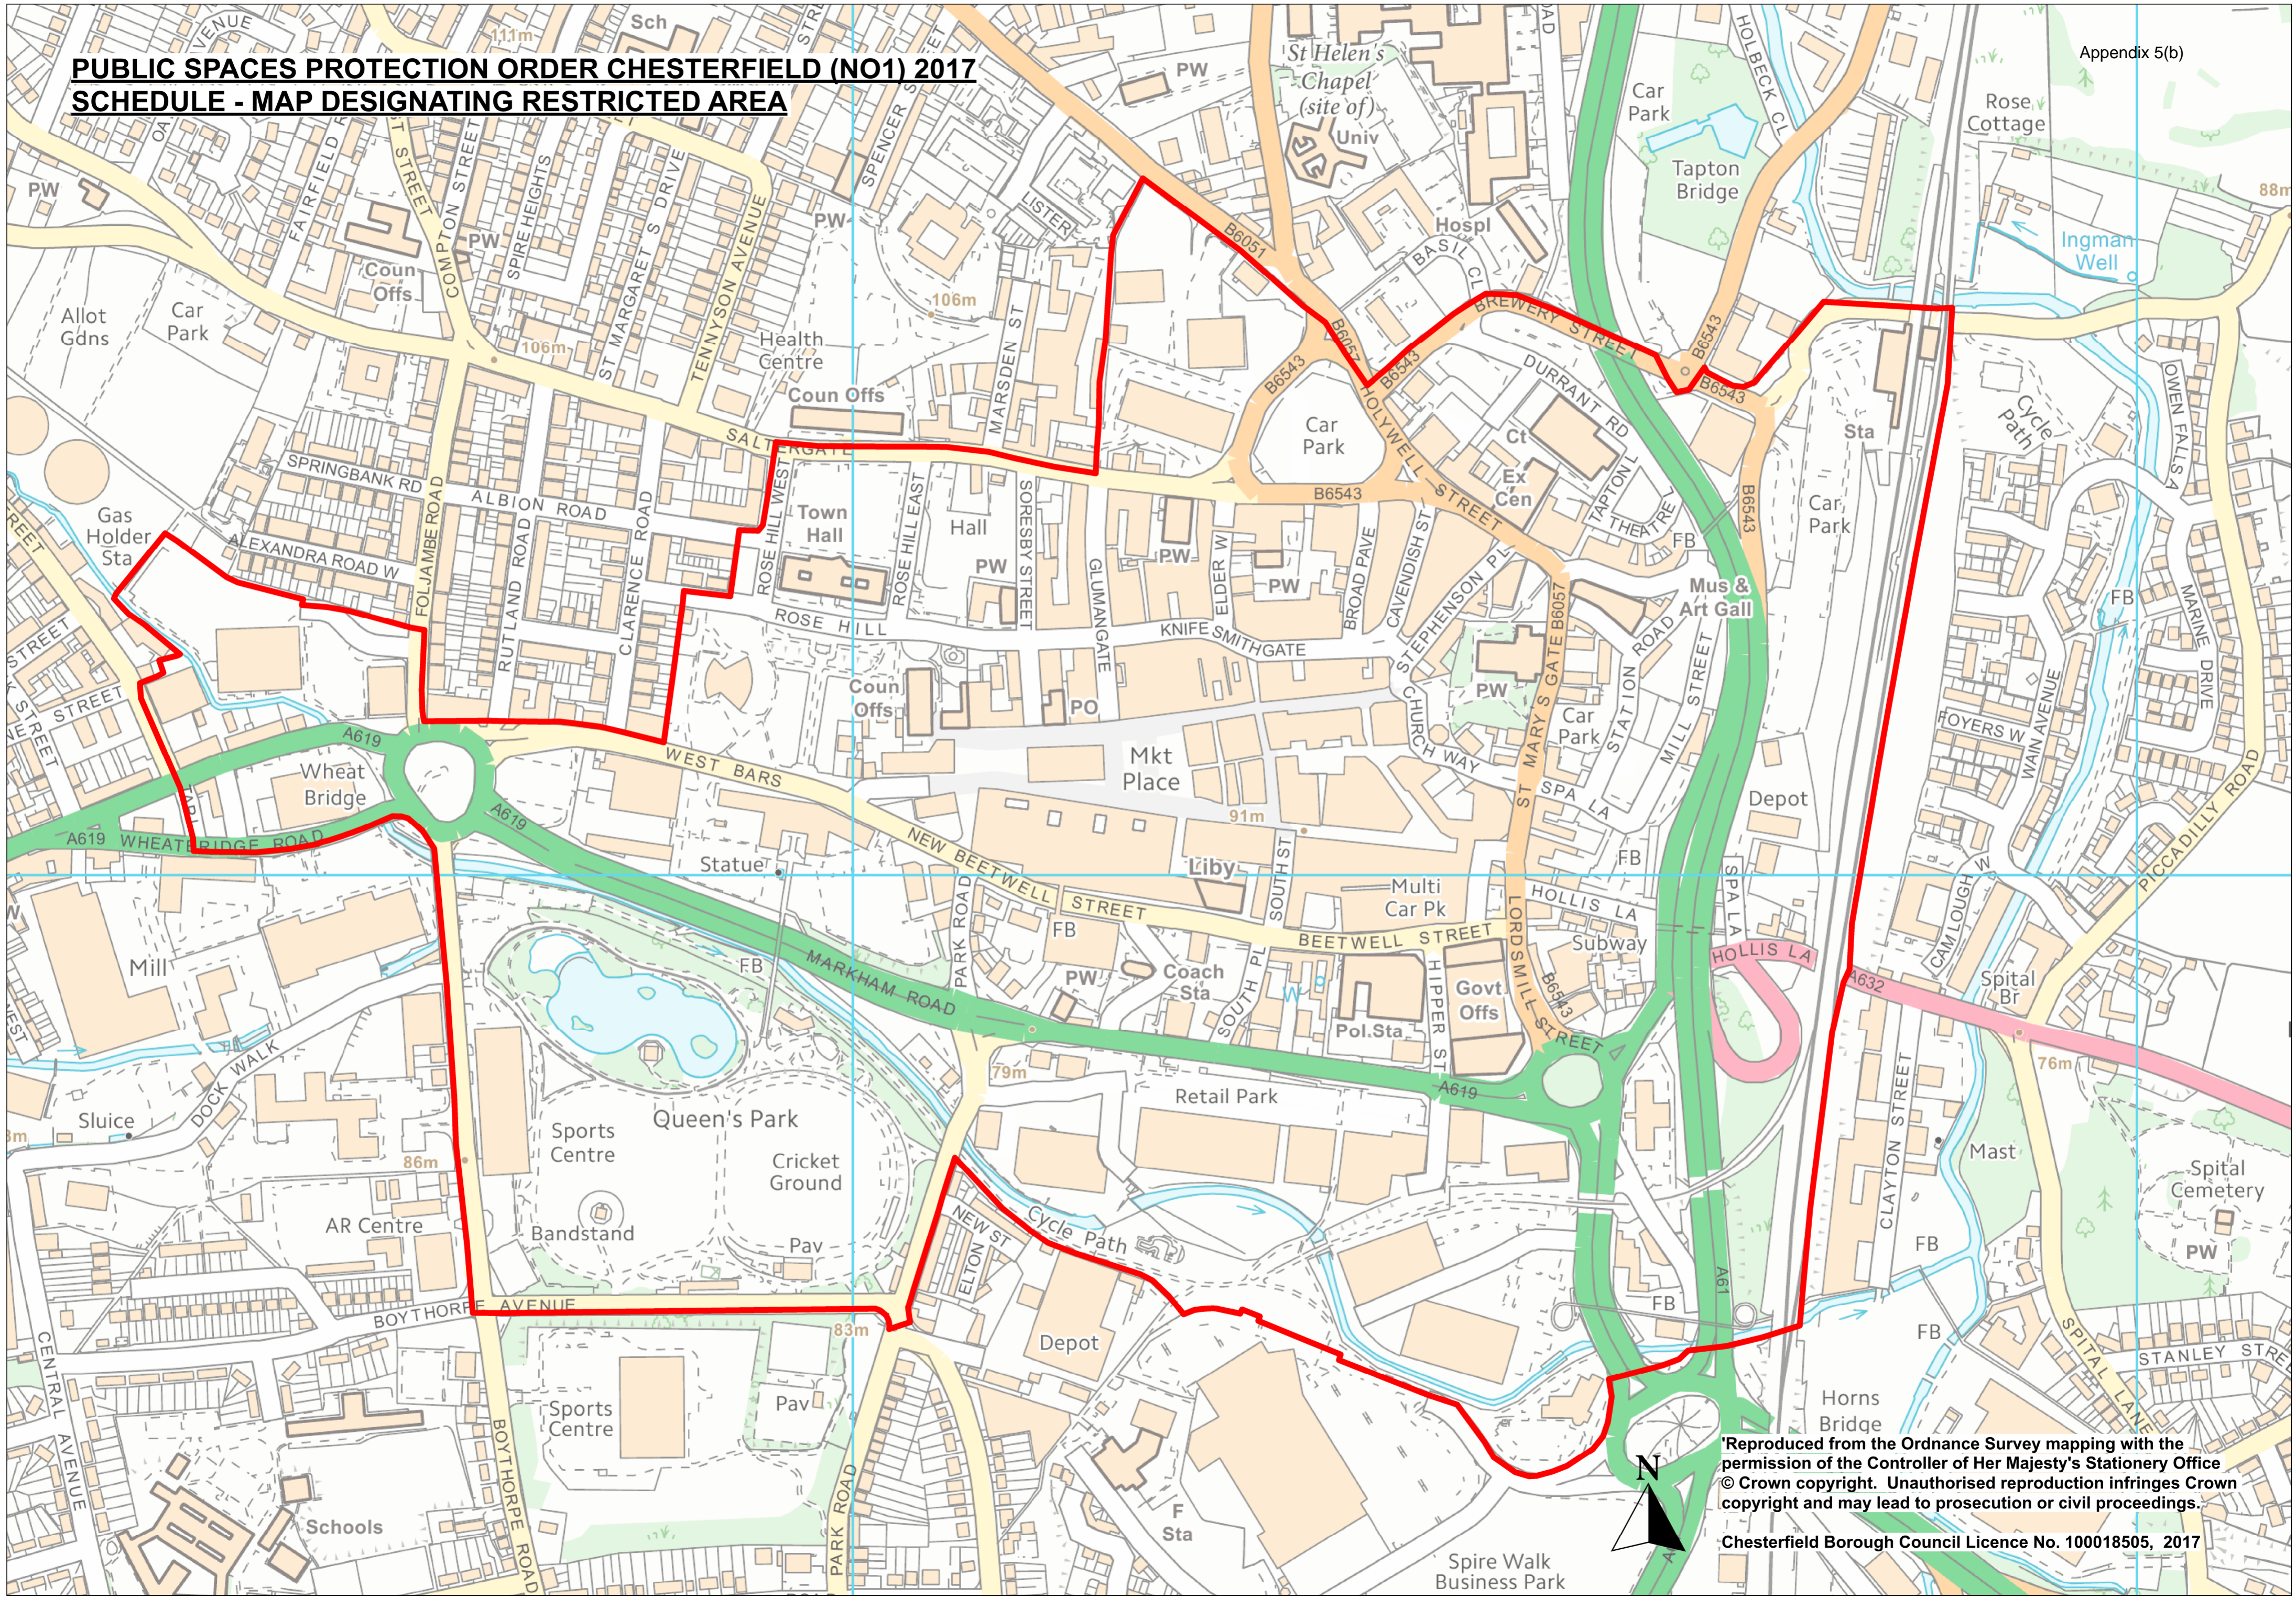

PUBLIC SPACES PROTECTION ORDER CHESTERFIELD (NO1) 2017
SCHEDULE - MAP DESIGNATING RESTRICTED AREA

Appendix 5(b)

Reproduced from the Ordnance Survey mapping with the permission of the Controller of Her Majesty's Stationery Office © Crown copyright. Unauthorised reproduction infringes Crown copyright and may lead to prosecution or civil proceedings.